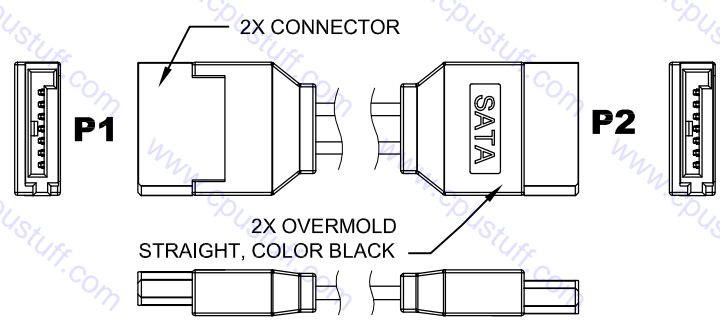

24

25

31

ESATA PCI PANEL MOUNT TO STRAIGHT SATA CABLE

32

7 PIN SATA SOCKET, FLUSH MOUNT
SATA CABLE

33

STRAIGHT SATA CABLE TO RIGHT
ANGLE SATA CABLE FLUSH MOUNT

34

STRAIGHT SATA CABLE TO LEFT
ANGLE SATA CABLE, FLUSH MOUNT

35

22 SATA SOCKET TO
7 PIN SATA & 4 PIN POWER SATA
CABLE