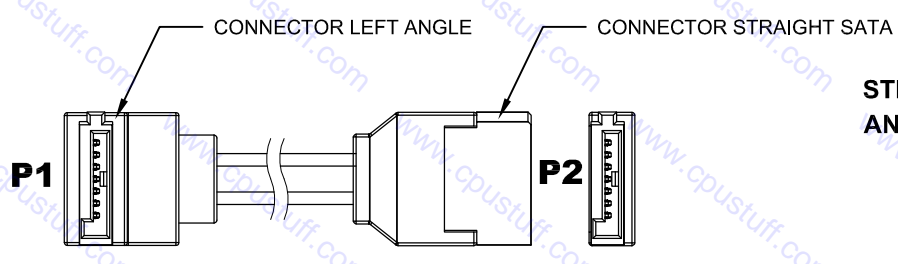

24

25

31

ESATA PCI PANEL MOUNT TO STRAIGHT SATA CABLE

32

7 PIN SATA SOCKET, FLUSH MOUNT
SATA CABLE

33

STRAIGHT SATA CABLE TO RIGHT
ANGLE SATA CABLE FLUSH MOUNT

34

STRAIGHT SATA CABLE TO LEFT
ANGLE SATA CABLE, FLUSH MOUNT

35

22 SATA SOCKET TO
7 PIN SATA & 4 PIN POWER SATA
CABLE