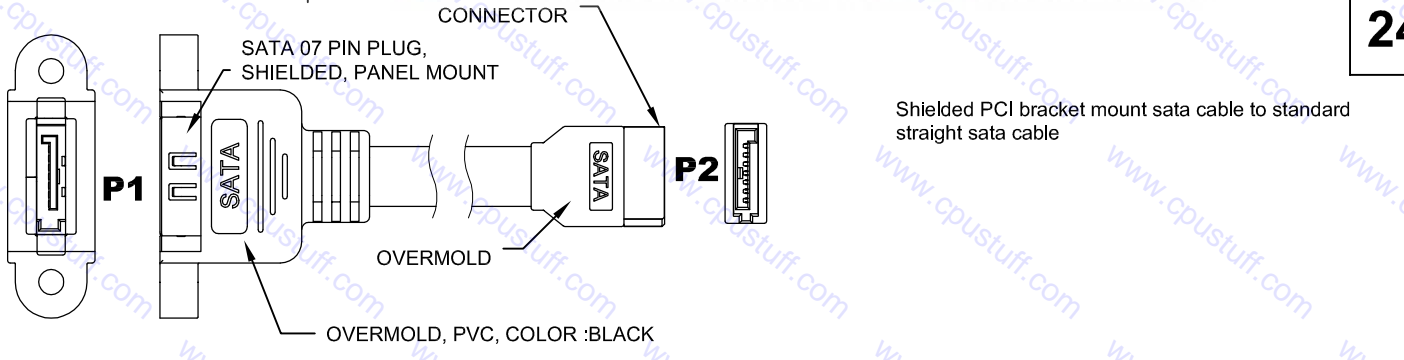

24

25

31

ESATA PCI PANEL MOUNT TO STRAIGHT SATA CABLE

32

7 PIN SATA SOCKET, FLUSH MOUNT
SATA CABLE

33

STRAIGHT SATA CABLE TO RIGHT
ANGLE SATA CABLE FLUSH MOUNT

34

STRAIGHT SATA CABLE TO LEFT
ANGLE SATA CABLE, FLUSH MOUNT

35

22 SATA SOCKET TO
7 PIN SATA & 4 PIN POWER SATA
CABLE