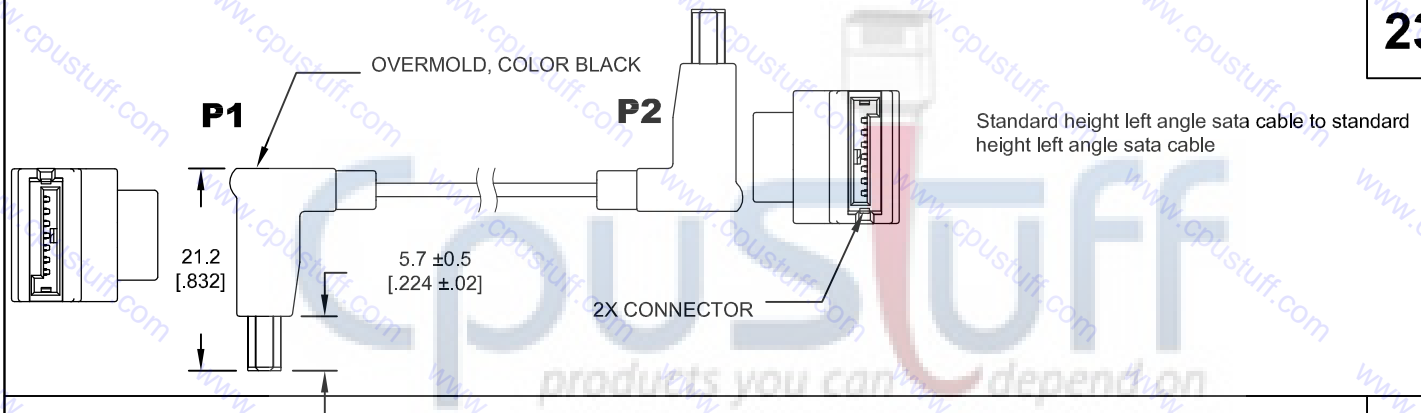

24

25

31

ESATA PCI PANEL MOUNT TO STRAIGHT SATA CABLE

32

7 PIN SATA SOCKET, FLUSH MOUNT
SATA CABLE

33

STRAIGHT SATA CABLE TO RIGHT
ANGLE SATA CABLE FLUSH MOUNT

34

STRAIGHT SATA CABLE TO LEFT
ANGLE SATA CABLE, FLUSH MOUNT

35

22 SATA SOCKET TO
7 PIN SATA & 4 PIN POWER SATA
CABLE