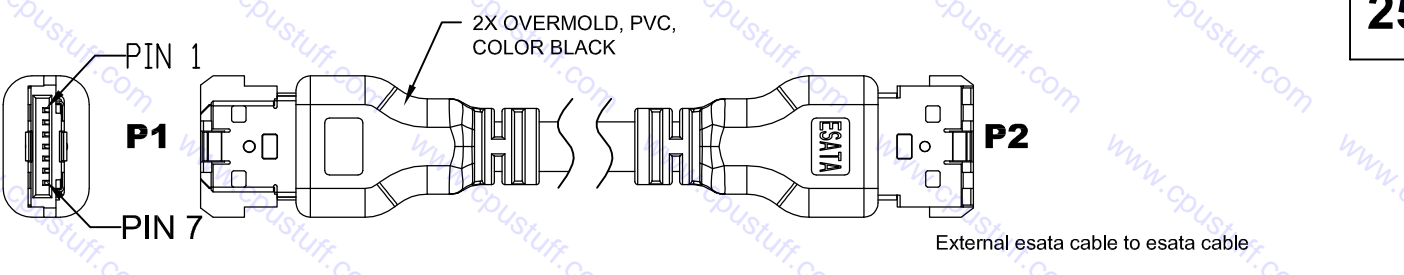

24

25

31

ESATA PCI PANEL MOUNT TO STRAIGHT SATA CABLE

32

7 PIN SATA SOCKET, FLUSH MOUNT
SATA CABLE

33

STRAIGHT SATA CABLE TO RIGHT
ANGLE SATA CABLE FLUSH MOUNT

34

STRAIGHT SATA CABLE TO LEFT
ANGLE SATA CABLE, FLUSH MOUNT

35

22 SATA SOCKET TO
7 PIN SATA & 4 PIN POWER SATA
CABLE