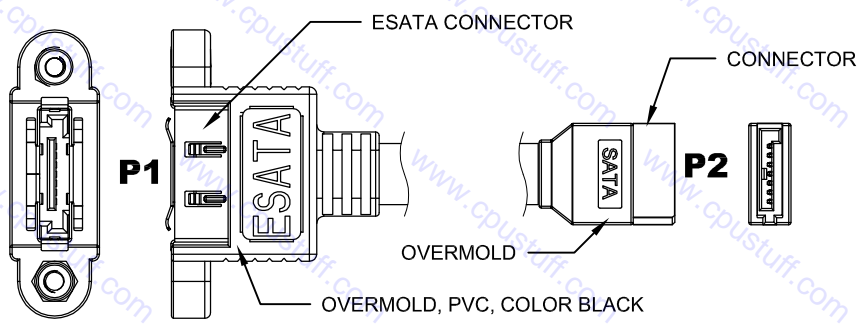

24

25

31

ESATA PCI PANEL MOUNT TO STRAIGHT SATA CABLE

32

7 PIN SATA SOCKET, FLUSH MOUNT
SATA CABLE

33

STRAIGHT SATA CABLE TO RIGHT
ANGLE SATA CABLE FLUSH MOUNT

34

STRAIGHT SATA CABLE TO LEFT
ANGLE SATA CABLE, FLUSH MOUNT

35

22 SATA SOCKET TO
7 PIN SATA & 4 PIN POWER SATA
CABLE