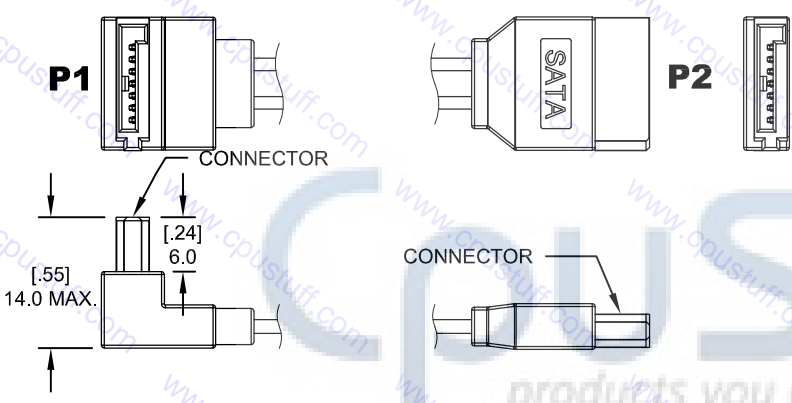

24

25

31

ESATA PCI PANEL MOUNT TO STRAIGHT SATA CABLE

32

7 PIN SATA SOCKET, FLUSH MOUNT
SATA CABLE

33

STRAIGHT SATA CABLE TO RIGHT
ANGLE SATA CABLE FLUSH MOUNT

34

STRAIGHT SATA CABLE TO LEFT
ANGLE SATA CABLE, FLUSH MOUNT

35

22 SATA SOCKET TO
7 PIN SATA & 4 PIN POWER SATA
CABLE