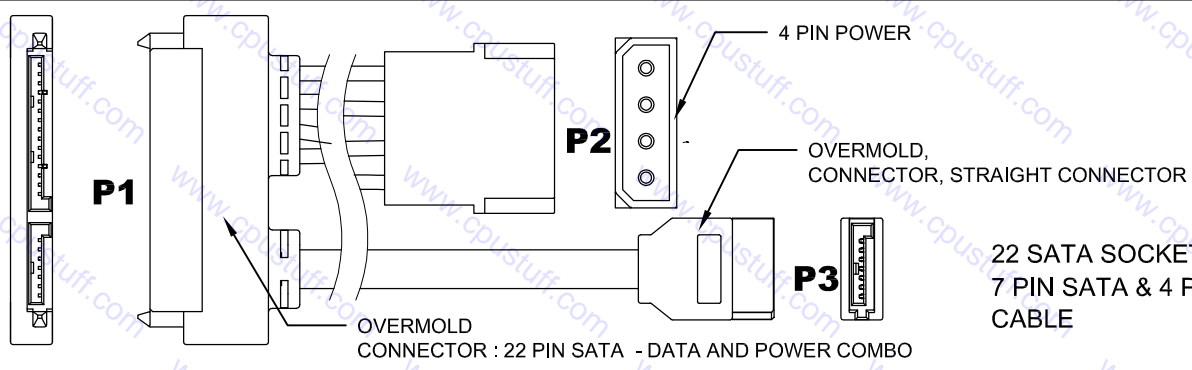

24

25

31

ESATA PCI PANEL MOUNT TO STRAIGHT SATA CABLE

32

7 PIN SATA SOCKET, FLUSH MOUNT
SATA CABLE

33

STRAIGHT SATA CABLE TO RIGHT
ANGLE SATA CABLE FLUSH MOUNT

34

STRAIGHT SATA CABLE TO LEFT
ANGLE SATA CABLE, FLUSH MOUNT

35

22 SATA SOCKET TO
7 PIN SATA & 4 PIN POWER SATA
CABLE